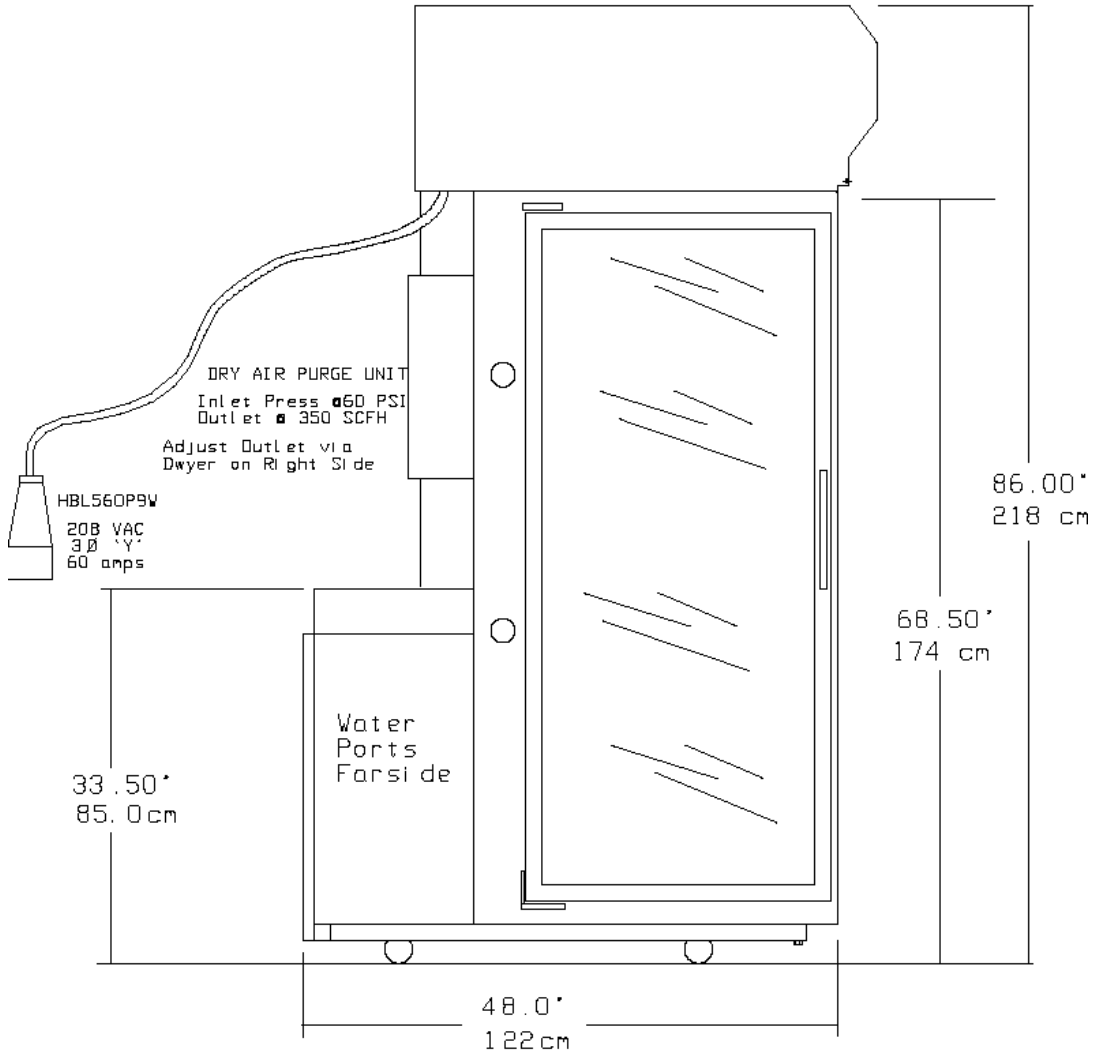

HR2060 2 Door Chamber Dimensions Side View

HR2060 2 Door Chamber Dimensions Footprint